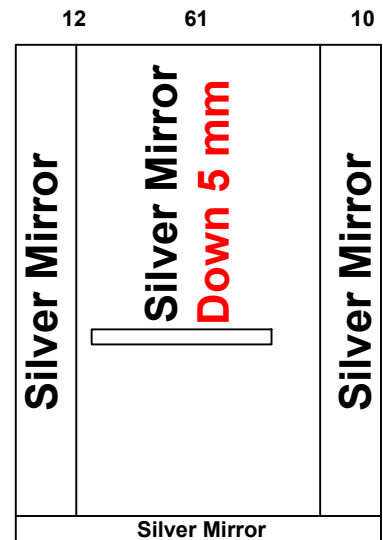

Date 26/04/2026		Contract No.
Company Shift Palace شفت پلاس		Customer Dr. Khaled 1 دكتور خالد 1
Pit 120	Over Hight 400	Motor Type Gearless 450

Guide Rails	
Italy	China

- Notes**
- 1-
 - 2-
 - 3-
 - 4-
 - 5-

Options			Stainless Steel				Steel				 <p>Silver Mirror</p>
Handrail	Ok	LED					1.5 mm	3 mm	2 mm	G 1 mm	
Photocell	NO	NO									
Wood											
5 mm		Colour					PVC				
12 mm											
18 mm											
							Marble				
							Request		Done		
							Type	جلاکسي اسود			
							Size	82.5x 114.5			