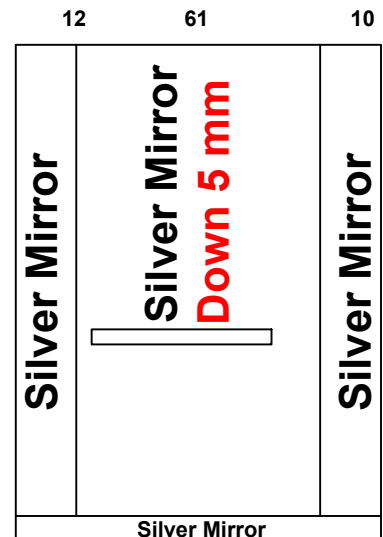

Date 26/04/2026		Contract No.
Company Shift Palace شفت بلاس		Customer Dr. Khaled 2 دكتور خالد 2
Pit 120	Over Hight 400	Motor Type Gearless 450

Guide Rails	
Italy	China

Notes
1-
2-
3-
4-
5-

Options			Stainless Steel				Steel				 <p>Silver Mirror</p>
Handrail	Ok	LED					1.5 mm	3 mm	2 mm	G 1 mm	
Photocell	NO	NO					Marble				
Wood							Request		Done		
5 mm		Colour	PVC					Type	جلاکسي اسود		
12 mm								Size	82.5x 114.5		
18 mm											