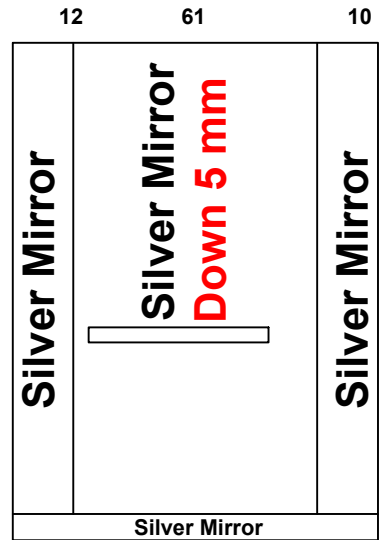

Date 26/04/2026		Contract No.
Company Shift Palace شفت پلاس		Customer Dr. Khaled 3 دكتور خالد 3
Pit 120	Over Hight 400	Motor Type Gearless 450

Guide Rails	
Italy	China

- Notes
- 1-
 - 2-
 - 3-
 - 4-
 - 5-

Options			Stainless Steel				Steel				 <p>Silver Mirror</p>
Handrail	Ok	LED					1.5 mm	3 mm	2 mm	G 1 mm	
Photocell	NO	NO					Marble				
Wood							Request		Done		
5 mm		Colour	PVC					Type	جلاکسي اسود		
12 mm								Size	82.5x 114.5		
18 mm											