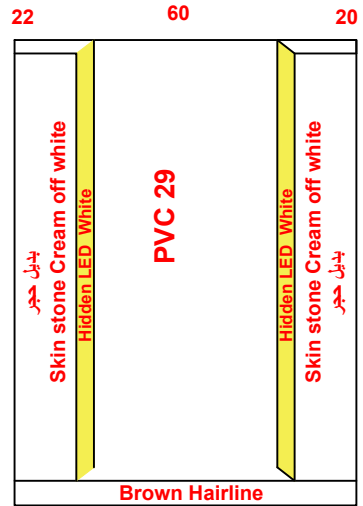

Date		Contract No.
03/05/2026		26040034
Company		Customer
Abjal الأجل		Dalal Abdullah دلال عبدالله
Pit	Over Hight	Motor Type
95	440	MONA 450
Guide Rails		
Italy		China
		OK

Notes		
1-		
2-		
3-		
4-		
5-		

The Last 20 cm use water Proof Wood Back of Mirror

Options		Stainless Steel		Steel				
Handrail	No LED			1.5 mm	3 mm		2 mm	G 1 mm
Photocell	Ok	Ok		Marble				
Wood				Request			Done	
5 mm		Colour	PVC	Type	کریم مافیل اسپاتی			
12 mm			29	Size	113.5 * 101.5			
18 mm