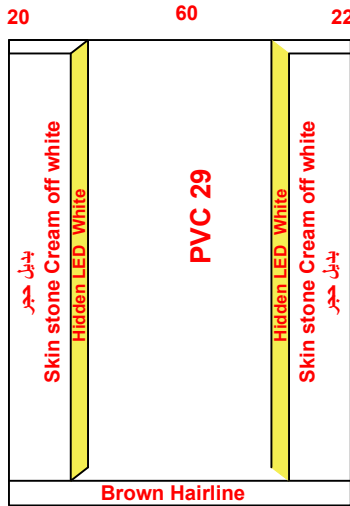

Date		Contract No.
03/05/2026		26040034
Company		Customer
Abjal الأجل		Dalal Abdullah دلال عبدالله
Pit	Over Hight	Motor Type
95	440	MONA 450
Guide Rails		
Italy		China
		OK

Notes		
1-		
2-		
3-		
4-		
5-		

The Last 20 cm use water Proof Wood Back of Mirror

Options		Stainless Steel		Steel				
Handrail	No LED			1.5 mm	3 mm		2 mm	G 1 mm
Photocell	Ok	Ok		Marble				
Wood				Request			Done	
5 mm		Colour	PVC	Type	کریم مافیل اسپاتی			
12 mm			29	Size	113.5 * 101.5			
18 mm