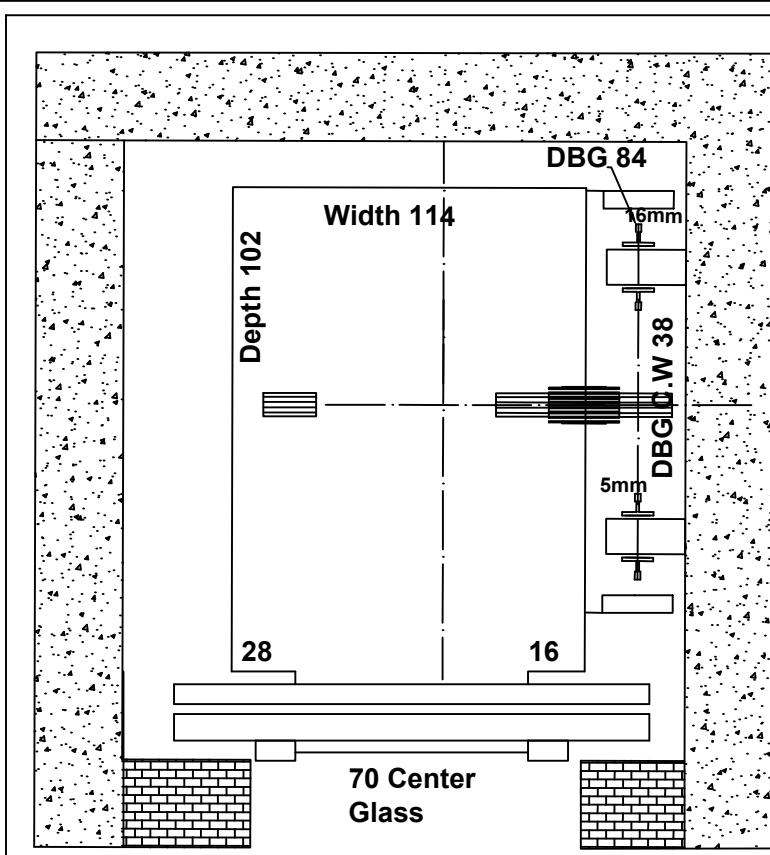

Date		Contract No.
03/05/2026		26040034
Company		Customer
Abjal الأجل		Dalal Abdullah دلال عبدالله
Pit	Over Hight	Motor Type
95	440	MONA 450
Guide Rails		
Italy		China
		OK

Notes		
1-		
2-		
3-		
4-		
5-		

The Last 20 cm use water Proof Wood Back of Mirror

Options		Stainless Steel		Steel				
Handrail	No LED			1.5 mm	3 mm		2 mm	G 1 mm
Photocell	Ok	Ok		Marble				
Wood				Request			Done	
5 mm		Colour	PVC	Type	کریم مافیل اسپاتی			
12 mm			29	Size	113.5 * 101.5			
18 mm