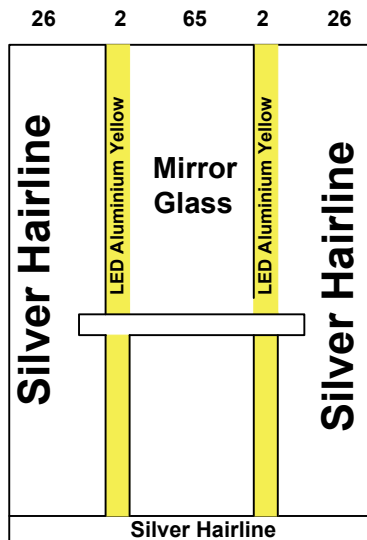

Date		Contract No.
16/05/2026		
Company		Customer
Saraya Najd سرايا نجد		Najad 2 نجد 2
Pit	Over Hight	Motor Type
		Gealess 450 KG

Guide Rails	

Notes
1- Entrance Later
2- Big Balancing
3- Emergency Cabin
4-
5-

Options			Stainless Steel				Steel				
Handrail	Ok	LED					1.5 mm	3 mm	2 mm	G 1 mm	
Photocell	Ok	Ok					Marble				
Wood							Request		Done		
5 mm		Colour	PVC				Type	عماني سويق			
12 mm			24				Size	114.5x 124.5			
18 mm											