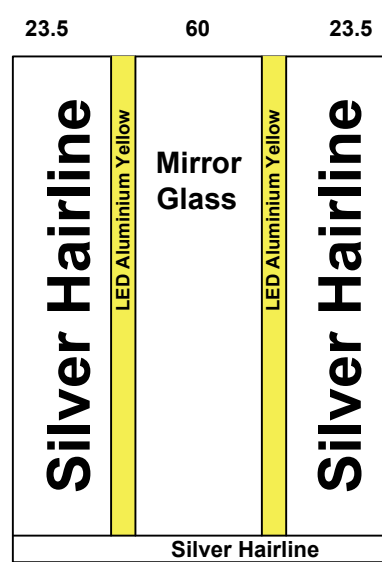

Date		Contract No.	
18/05/2026			
Company		Customer	
Shift Palace شفت بلاس		Khaled al Qarni خالد القرني	
Pit	Over Hight	Motor Type	
100	400	Gearless 450	
Guide Rails			
Italy		China	
Notes			

- 1-
- 2-
- 3-
- 4-
- 5-

Options			Stainless Steel		Steel			<p>Silver Hairline</p>	
Handrail	NO	LED			1.5 mm	3 mm	2 mm		G 1 mm
Photocell	NO	OK			Marbel				
Wood					Request		Done		
5 mm	Colour	PVC			Type	كريم مافيل صناعي			
12 mm		41			Size	114 5.x 94.5			
18 mm									