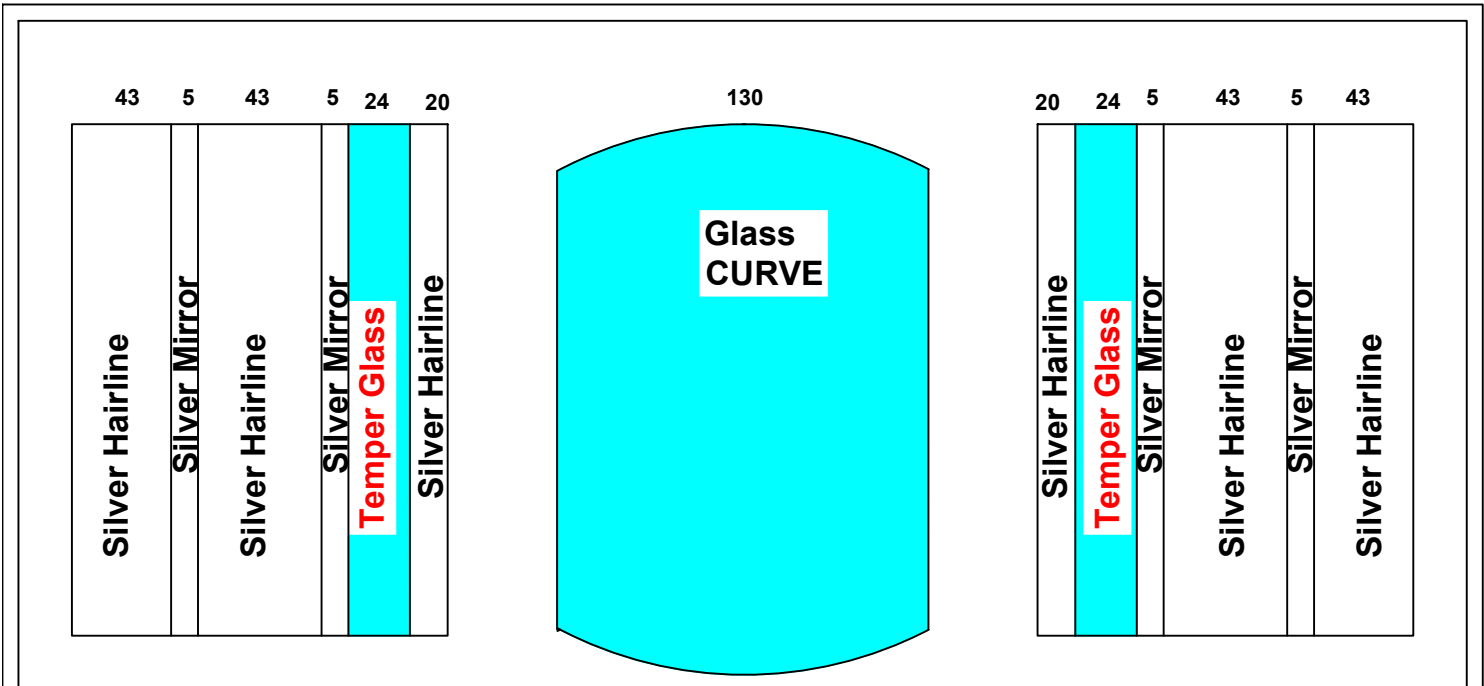

Date 19/05/2026		Contract No.
Company Saraya Najd سرايا نجد		Customer Al Rabea حي الربيع
Pit 120 Cm	Over Height 300 Cm	Motor Type Gealess 1200 KG
Guide Rails		
C.W. 9 mm	Cabin Frame 16 mm	

- Notes**
- 1- Cabin Height 215 Cm
 - 2- Chasis Cabin Height 265 Cm
 - 3- Chasis Cabin Flate Shoes 16mm
 - 4- Entrance Later
 - 5- تفقيل ستيل خارجي

Options				Stainless Steel				Steel				 Silver Mirror
Handrail	Ok	LED		1.5 mm	3 mm	2 mm	G 1 mm	Marble				
Photocell	NO	NO										
Wood				Request				Done				
5 mm		Colour	PVC	Type	وورنر بيچ							
12 mm				Size	After Assembly							