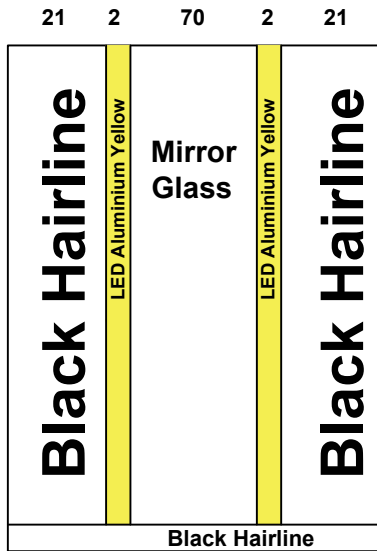

Date		Contract No.
21/05/2026		
Company		Customer
Shift Palace شفت پلاس		Bena W Ebdac بناء و ابداع
Pit	Over Hight	Motor Type
100	400	Gearless 630 kg

Guide Rails	
Italy	China

- Notes
- 1-
 - 2-
 - 3-
 - 4-
 - 5-

Options			Stainless Steel		Steel		<p>LED Aluminium Yellow</p> <p>LED Aluminium Yellow</p> <p>Black Hairline</p>
Handrail	NO	LED	1.5 mm	3 mm	2 mm	G 1 mm	
Photocell	NO	OK	Marbel				
Wood			Request		Done		
5 mm	Colour	PVC	Type	كريم مافيل صناعي			
12 mm		41	Size	119.5 x 119.5			