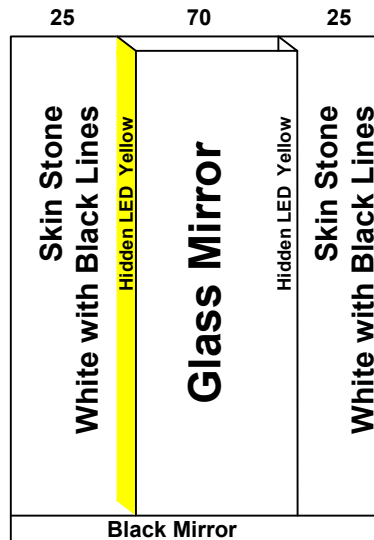

Date 03/06/2026		Contract No.
Company Delta		Customer Bader Ghaseb بدر غاصب
Pit 120	Over Hight 400	Motor Type Gearless
Guide Rails		
Italy		China

Notes

- 1-
- 2-
- 3-
- 4-
- 5-

Options				Stainless Steel				Steel				<p>Black Mirror</p>
Handrail	NO	LED						1.5 mm	3 mm	2 mm	G 1 mm	
Photocell	NO	OK						Marbel				
Wood												
5 mm		Colour	PVC					Size		114.5 * 92.5		
12 mm												
18 mm												