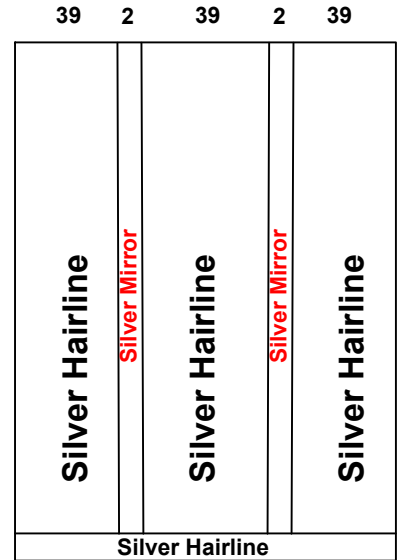

Date 03/06/2026		Contract No.
Company Royal رويال		Customer Azaam Al Qadi عزام القاضي
Pit 120	Over Hight 400	Motor Type Gearless 630 KG
Guide Rails		
16mm Passenger Cabin		5 mm Passenger Cabin

Notes

- 1-
- 2-
- 3-
- 4-
- 5-

Options				Stainless Steel				Steel				
Handrail	Ok	LED						1.5 mm	3 mm	2 mm	G 1 mm	
Photocell	NO	NO						Marble				
Wood												
5 mm		Colour	PVC					Size	120.5 * 121.5			
12 mm												
18 mm												