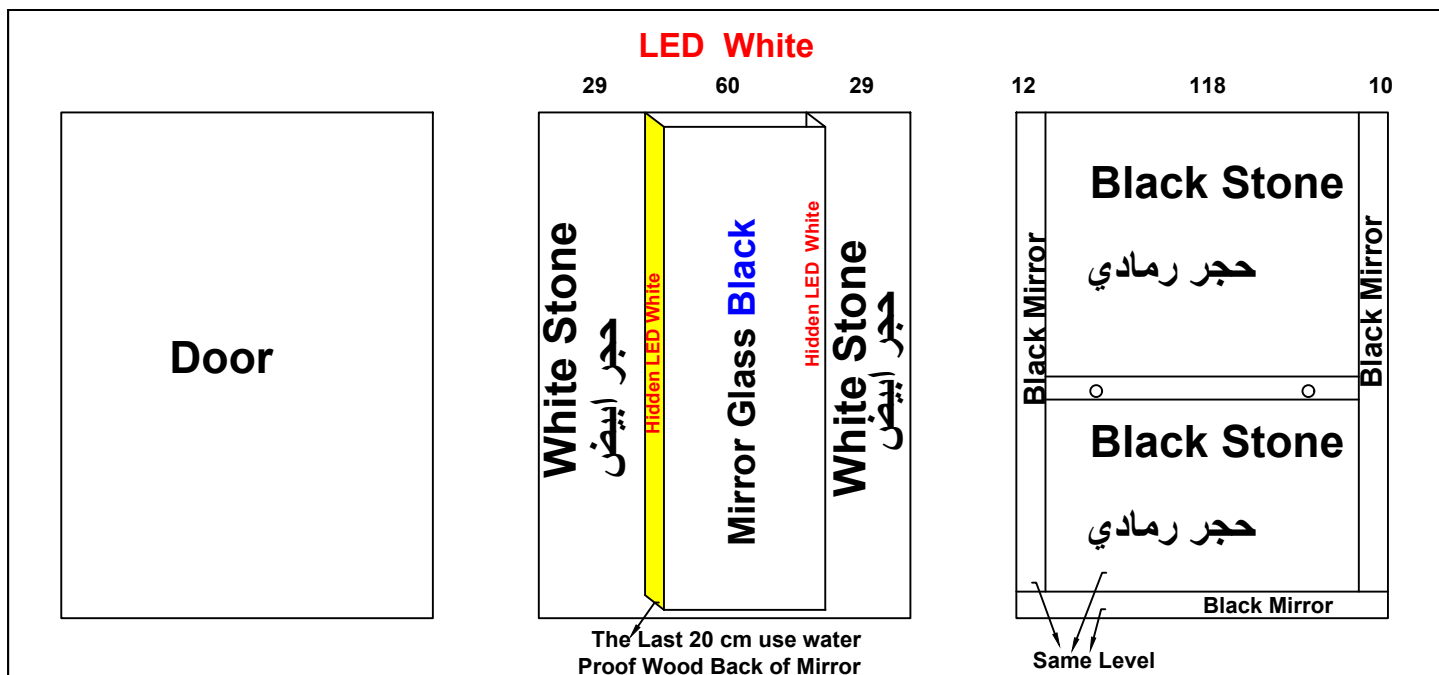

Date		Contract No.
05/06/2026		26040034
Company		Customer
Abjal الأبل		Fahad Al Meajel فهد المعجل
Pit	Over Hight	Motor Type
100	500	GEM 630 kg
Guide Rails		
Italy		China
		OK

- Notes**
- 1- LED White
 - 2-
 - 3-
 - 4-
 - 5-

Options				Stainless Steel				Steel				<p>Black Mirror LED White</p>
Handrail	OK	LED		1.5 mm	3 mm	2 mm	G 1 mm					
Photocell	OK	OK						Marbel				
Wood								Request		Done		
5 mm		Colour	PVC					Type	تندرا جري			
12 mm								Size	139.5 * 109.5			