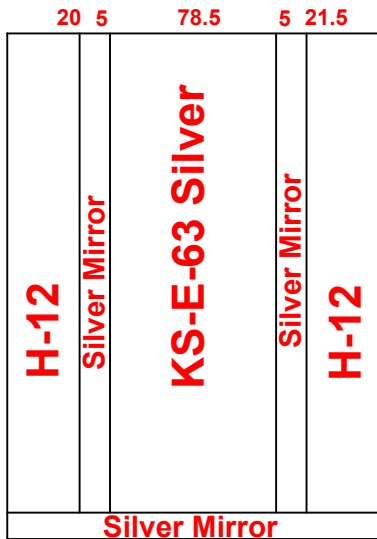

Options		Stainless Steel	Steel				Silver Mirror	
Handrail	Ok		1.5 mm	3 mm	2 mm	G 1 mm		
LED			Marbel					
Photocell	Ok							
Wood			Request	Done				
5 mm	Colour		PVC	Type	كما الصورة			
12 mm			Size	99.5 * 129.5				
18 mm