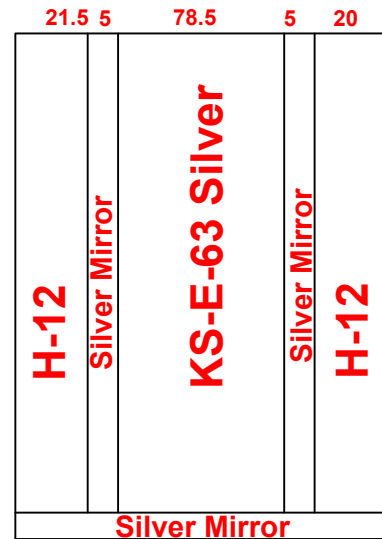

Options		Stainless Steel	Steel				Silver Mirror	
Handrail	Ok		1.5 mm	3 mm	2 mm	G 1 mm		
LED			Marbel					
Photocell	Ok							
Wood			Request	Done				
5 mm	Colour		PVC	Type	كما الصورة			
12 mm			Size	99.5 * 129.5				
18 mm