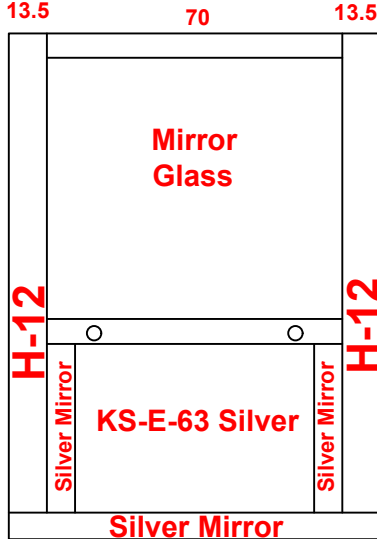

- Notes**
- 1- **Just Cabin And Cabin Doors**
  - 2- **Check The Chasis if Ready Or Took them**
  - 3-
  - 4-
  - 5-

<b>Options</b>		<b>Stainless Steel</b>	<b>Steel</b>				<p><b>Silver Mirror</b></p>	
Handrail	Ok		1.5 mm	3 mm	2 mm	G 1 mm		
LED			<b>Marbel</b>					
Photocell	Ok							
<b>Wood</b>			Request	<b>Done</b>				
5 mm	Colour		PVC	Type	كما الصورة			
12 mm			Size	<b>99.5 * 129.5</b>				
18 mm								