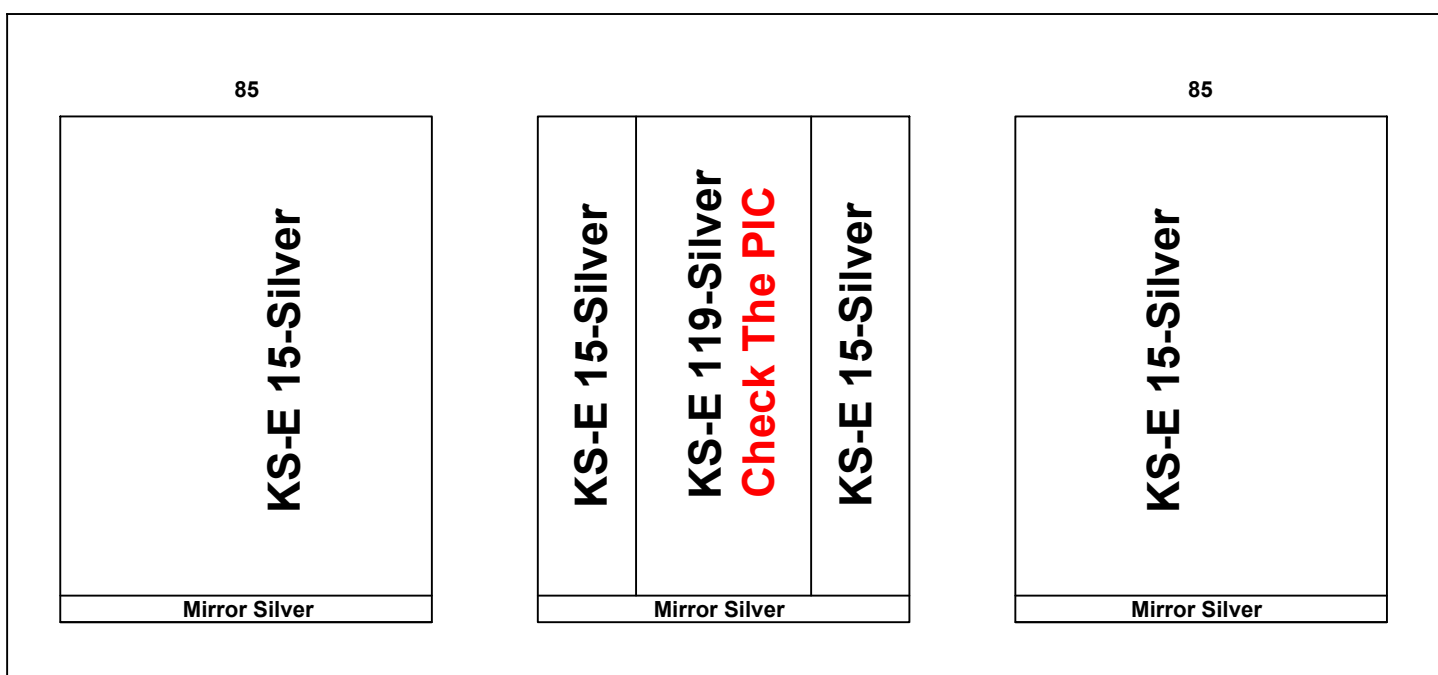

| | | |
|--|--------------------------|--|
| Date 10/06/2026 | | Contract No. |
| Company Shift Palace شفت پلاس | | Customer Abo Majed 4 ابو ماجد 4 |
| Pit 120 | Over Hight 400 | Motor Type Gearless |
| Guide Rails | | |
| Italy | | China |

- Notes**
- 1-
 - 2-
 - 3-
 - 4-
 - 5-

| Options | | | | Stainless Steel | | Steel | | | |  Mirror Silver |
|-------------|----|--------|-----|-----------------|---------------------|-------|-------------|--------|--|---|
| Handrail | NO | LED | | | 1.5 mm | 3 mm | 2 mm | G 1 mm | | |
| Photocell | NO | NO | | | Marbel | | | | | |
| Wood | | | | | Request | | Done | | | |
| 5 mm | | Colour | PVC | Type | ابيض صناعي ساده | | | | | |
| 12 mm | | | | Size | 84.5 * 102.5 | | | | | |
| 18 mm | | | | | | | | | | |