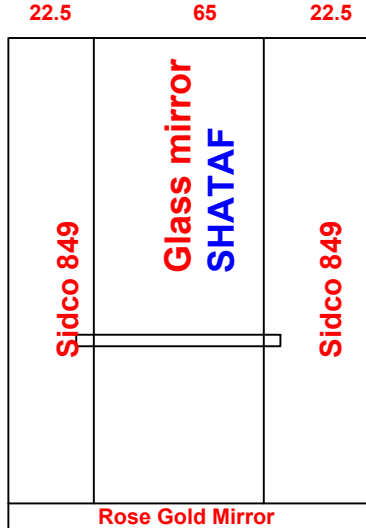

Date 05/06/2026		Contract No. 26040032
Company Abjal الأبجل		Customer Basel Al Enezi باسل العنزي
Pit 100	Over Hight 400	Motor Type GEM 450
Guide Rails		
Italy		China OK
Notes		
1-		
2-		
3-		
4-		
5-		

Options				Stainless Steel		Steel			
Handrail	OK	LED		1.5 mm	3 mm	2 mm	G 1 mm		
Photocell	OK	Ok		Marbel					
Wood				Request		Done			
5 mm		Colour	PVC	Type	كريم مافيل اسباني				
12 mm		849		Size	119.5 * 113.5				
18 mm									
Rose Gold Mirror									