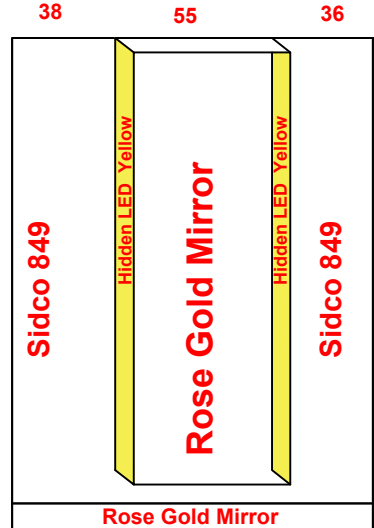

Date 05/06/2026		Contract No. 26040032
Company Abjal الأبجل		Customer Basel Al Enezi باسل العنزي
Pit 100	Over Hight 400	Motor Type GEM 450
Guide Rails		
Italy		China OK
Notes		
1-		
2-		
3-		
4-		
5-		

Options				Stainless Steel		Steel			
Handrail	OK	LED		1.5 mm	3 mm	2 mm	G 1 mm		
Photocell	OK	Ok		Marbel					
Wood				Request		Done			
5 mm		Colour	PVC	Type	كريم مافيل اسباني				
12 mm		849		Size	119.5 * 113.5				
18 mm									
Rose Gold Mirror									