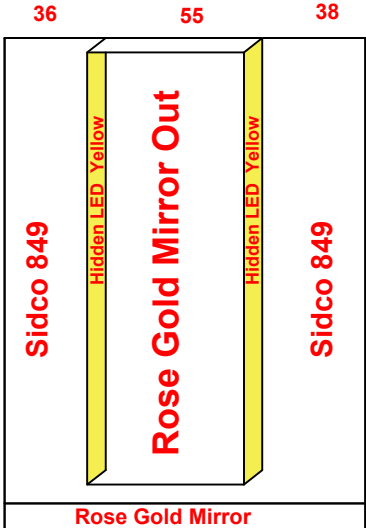

Date 05/06/2026		Contract No. 26040032
Company Abjal الأبجل		Customer Basel Al Enezi باسل العنزي
Pit 100	Over Hight 400	Motor Type GEM 450
Guide Rails		
Italy		China OK
Notes		
1-		
2-		
3-		
4-		
5-		

Options				Stainless Steel		Steel			
Handrail	OK	LED		1.5 mm	3 mm	2 mm	G 1 mm		
Photocell	OK	Ok		Marbel					
Wood				Request		Done			
5 mm		Colour	PVC	Type	كريم مافيل اسباني				
12 mm		849		Size	119.5 * 113.5				
18 mm									
Rose Gold Mirror									